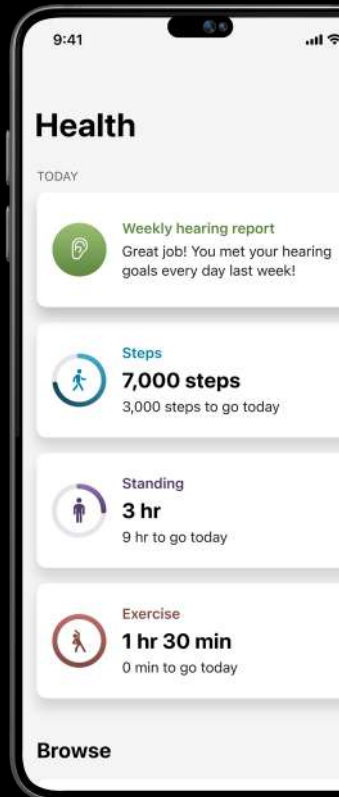

Fall detection

The only hearing aid that can detect falls and alert family or friends.

Binaural streaming

Streams calls, music and more to both hearing aids directly for more true-to-life listening.

Easy on the ears

Crafted from meticulous research to ergonomically fit the ear, Intrigue AI hearing aids have been completely redesigned to deliver superior sound, comfort, and durability.

Discreet, contoured design

New, geometric design rests snug and conforms naturally behind the ear, making it barely noticeable to others.

All-day rechargeability

Styles that you can charge overnight and wear all day long are one reason why Intrigue AI is all the buzz.

Built-tough durability

Eight distinct points of protection are designed to help them repel moisture, survive drops and take what life dishes out.